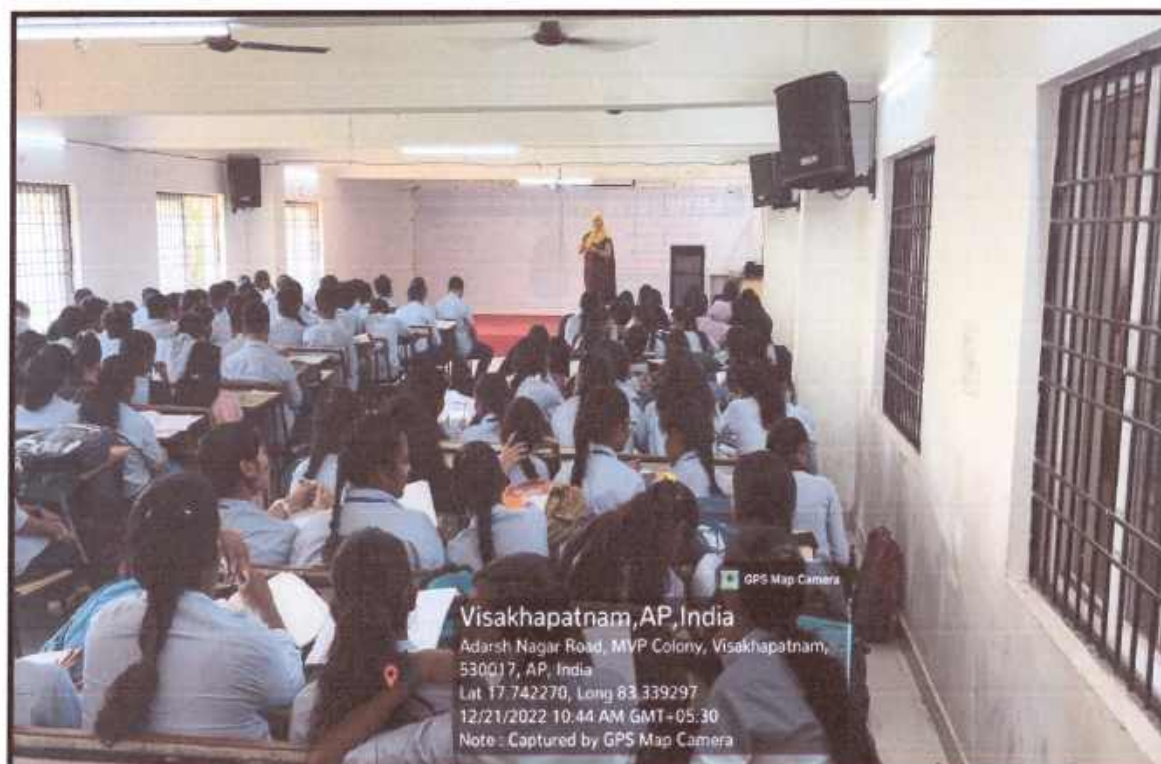

SAMATA DEGREE COLLEGE

Affiliated to Andhra University & Approved by AICTE

An ISO 9001 : 2015 Certified Institution
Sector - 10, MVP Colony, Visakhapatnam - 530 017. (A.P.)

alwar das group
for mind through education

	KIRAN	P	P	P
227	BAGGU LALITHA	Ab	P	P
228	SHAIK ABDULLA	P	P	Ab
229	S KIRTI	P	P	P
230	BONDADA PRASAD	P	P	P
231	PILLA IKSHITHA	Ab	P	P
232	PULI SRAVANI	P	P	P
233	PODUGU RAMYA	P	P	P
234	GADI PAVAN KALYAN	P	Ab	P
235	YENUBOTHULA DIVYA DURGA	P	P	P
236	CHINNI KARTIK	P	P	P
237	KENGUVA DURGA SRAVANI	Ab	P	P
238	SONI MINESH	P	P	P
239	MUDADLA UDAY BHANU MURTHY	P	P	P

Program Coordinator

SAMATA DEGREE COLLEGE

Affiliated to Andhra University & Approved by AICTE

An ISO 9001 : 2015 Certified Institution
Sector – 10, MVP Colony, Visakhapatnam – 530 017. (A.P.)

Photograph: